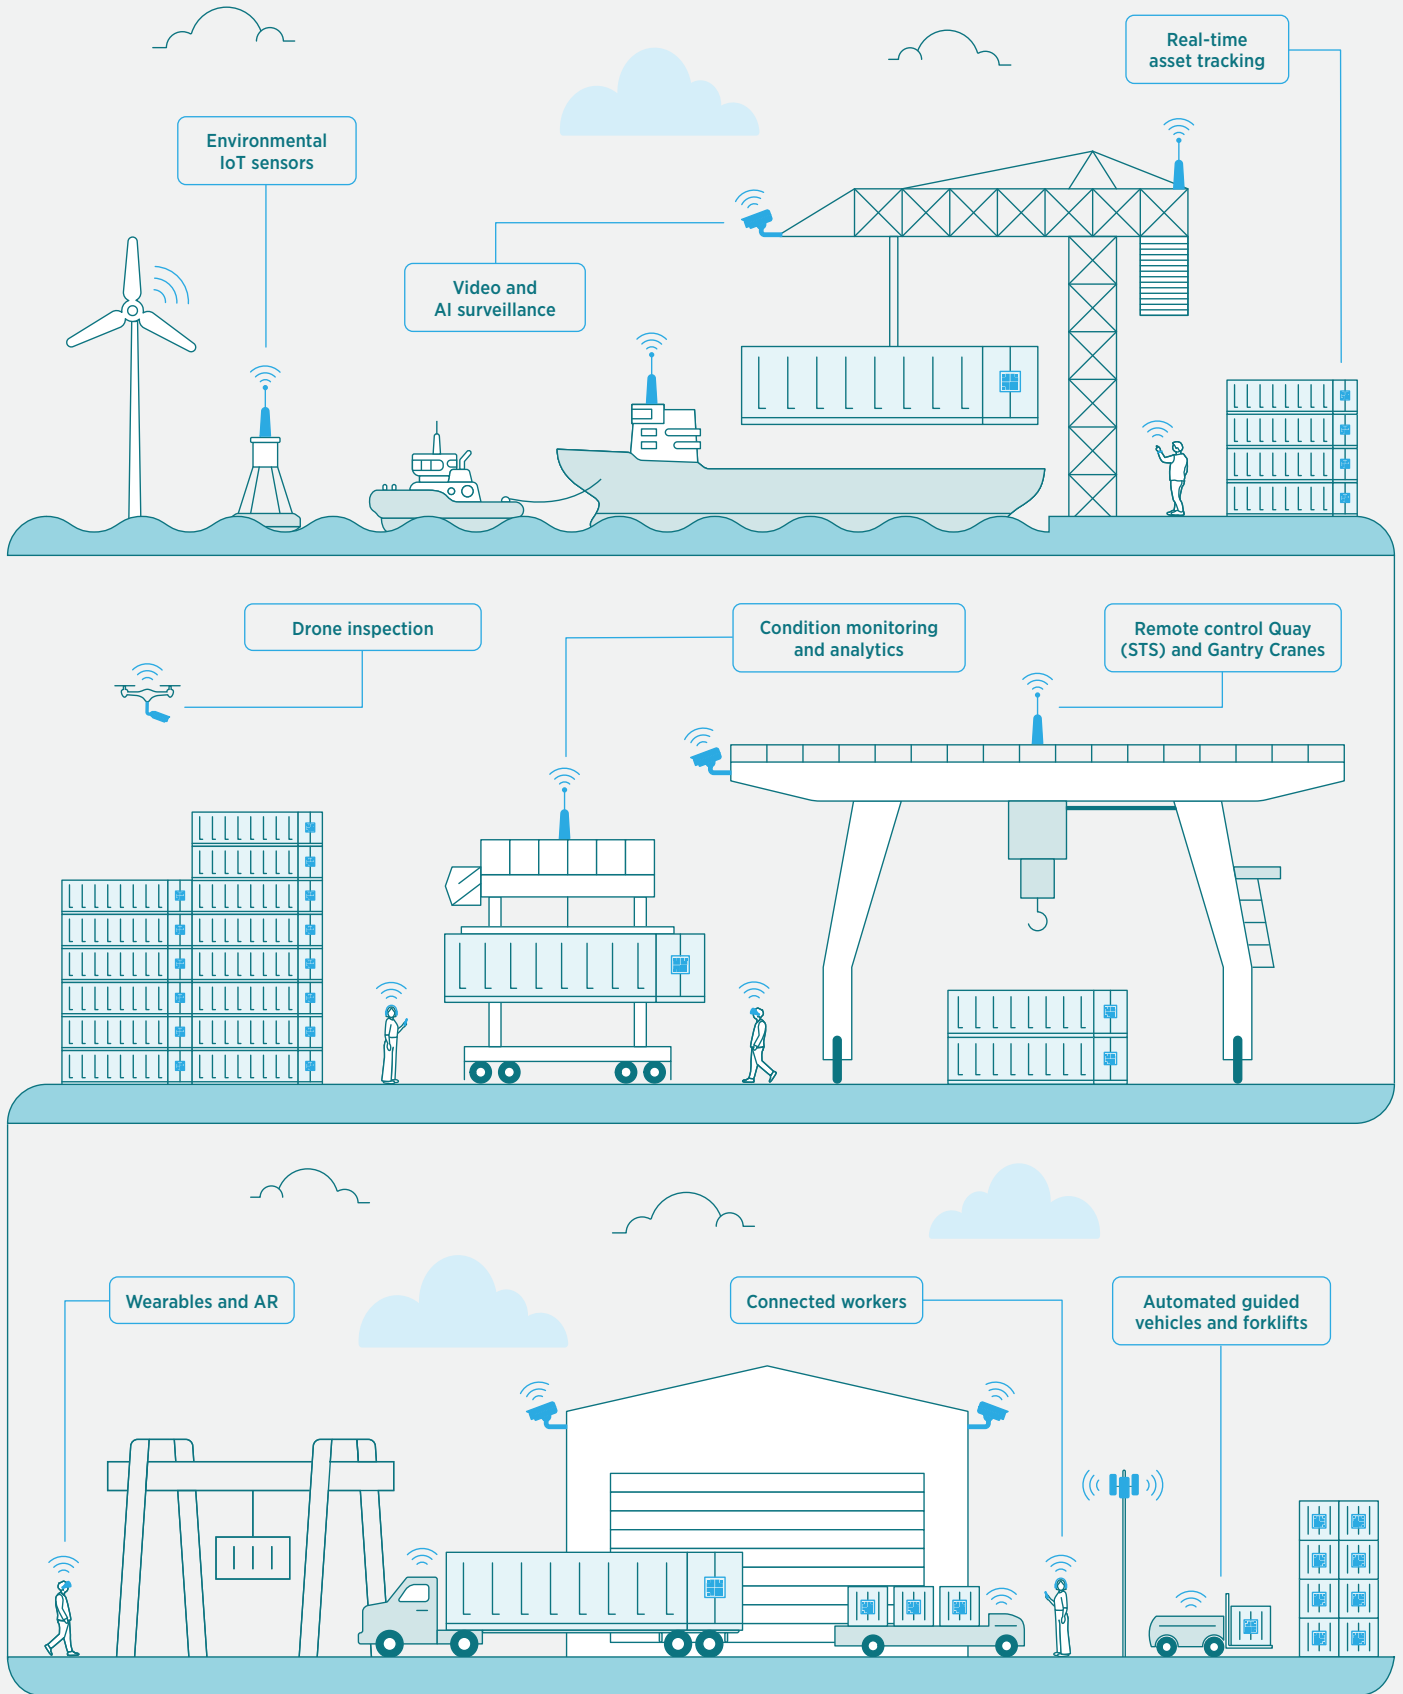

Contact us

Find out how BAI's private mobile network solutions can connect everything and anyone in your port operations:
baicomunications.com