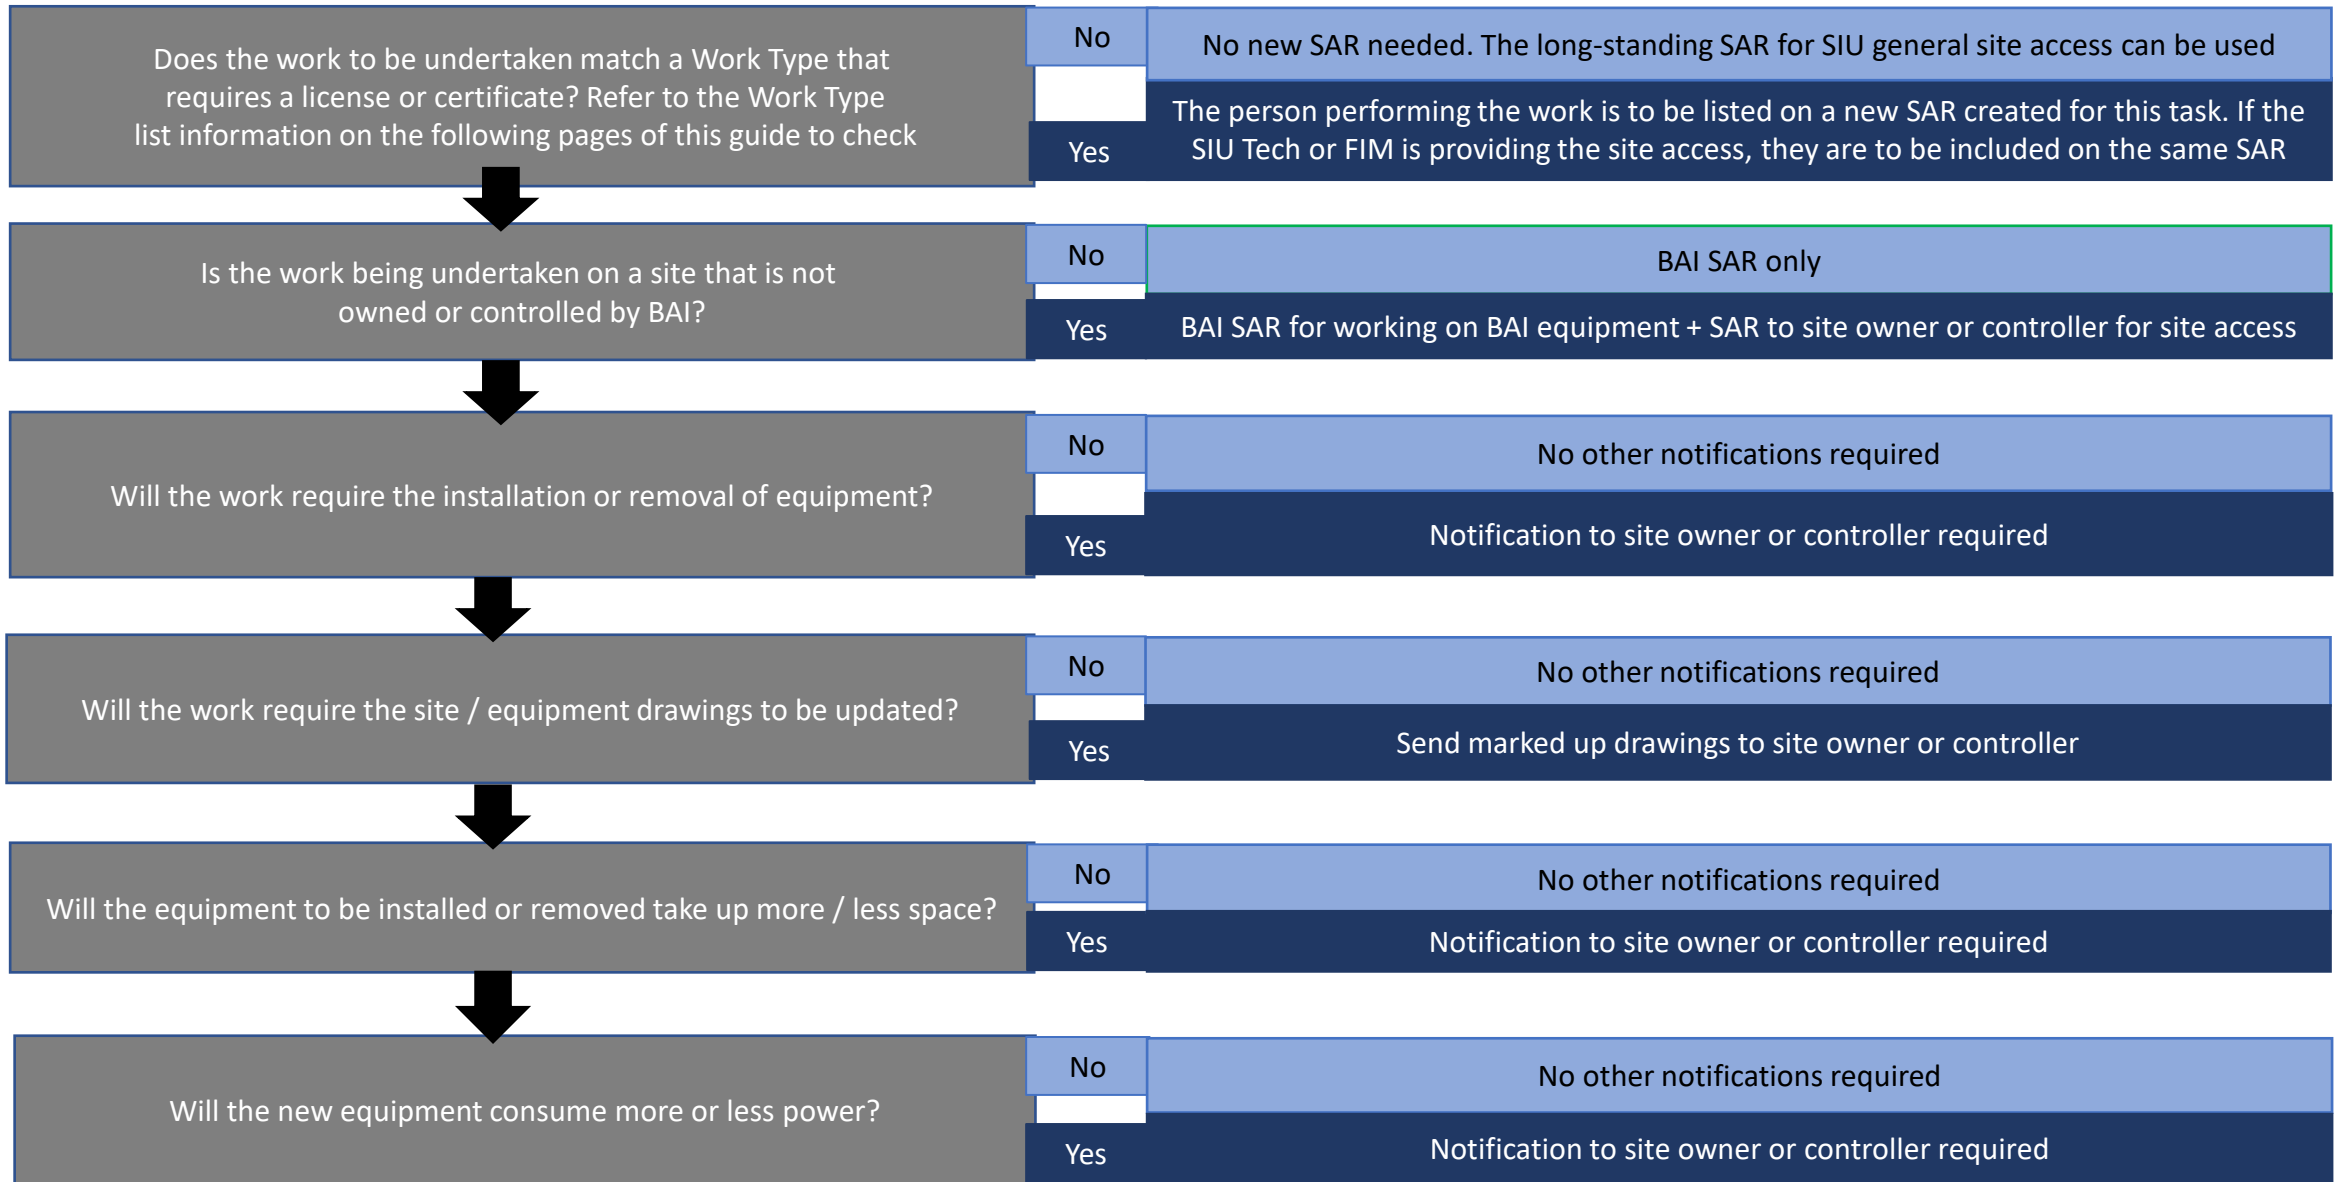

bai communications

Site Access Requests Guide for BAI SIU Staff

- This is a guide that explains when BAI Communications SIU staff will need to create a new SAR in Appian for tasks that are not covered by their long-standing SAR for planned maintenance and faults.
- It also covers what other steps may be required depending on the work to be undertaken.
- Where a SAR requiring a license is needed, a SOW and SWMS will be required to be uploaded. SWMS templates are available in Shield in the Reference section.